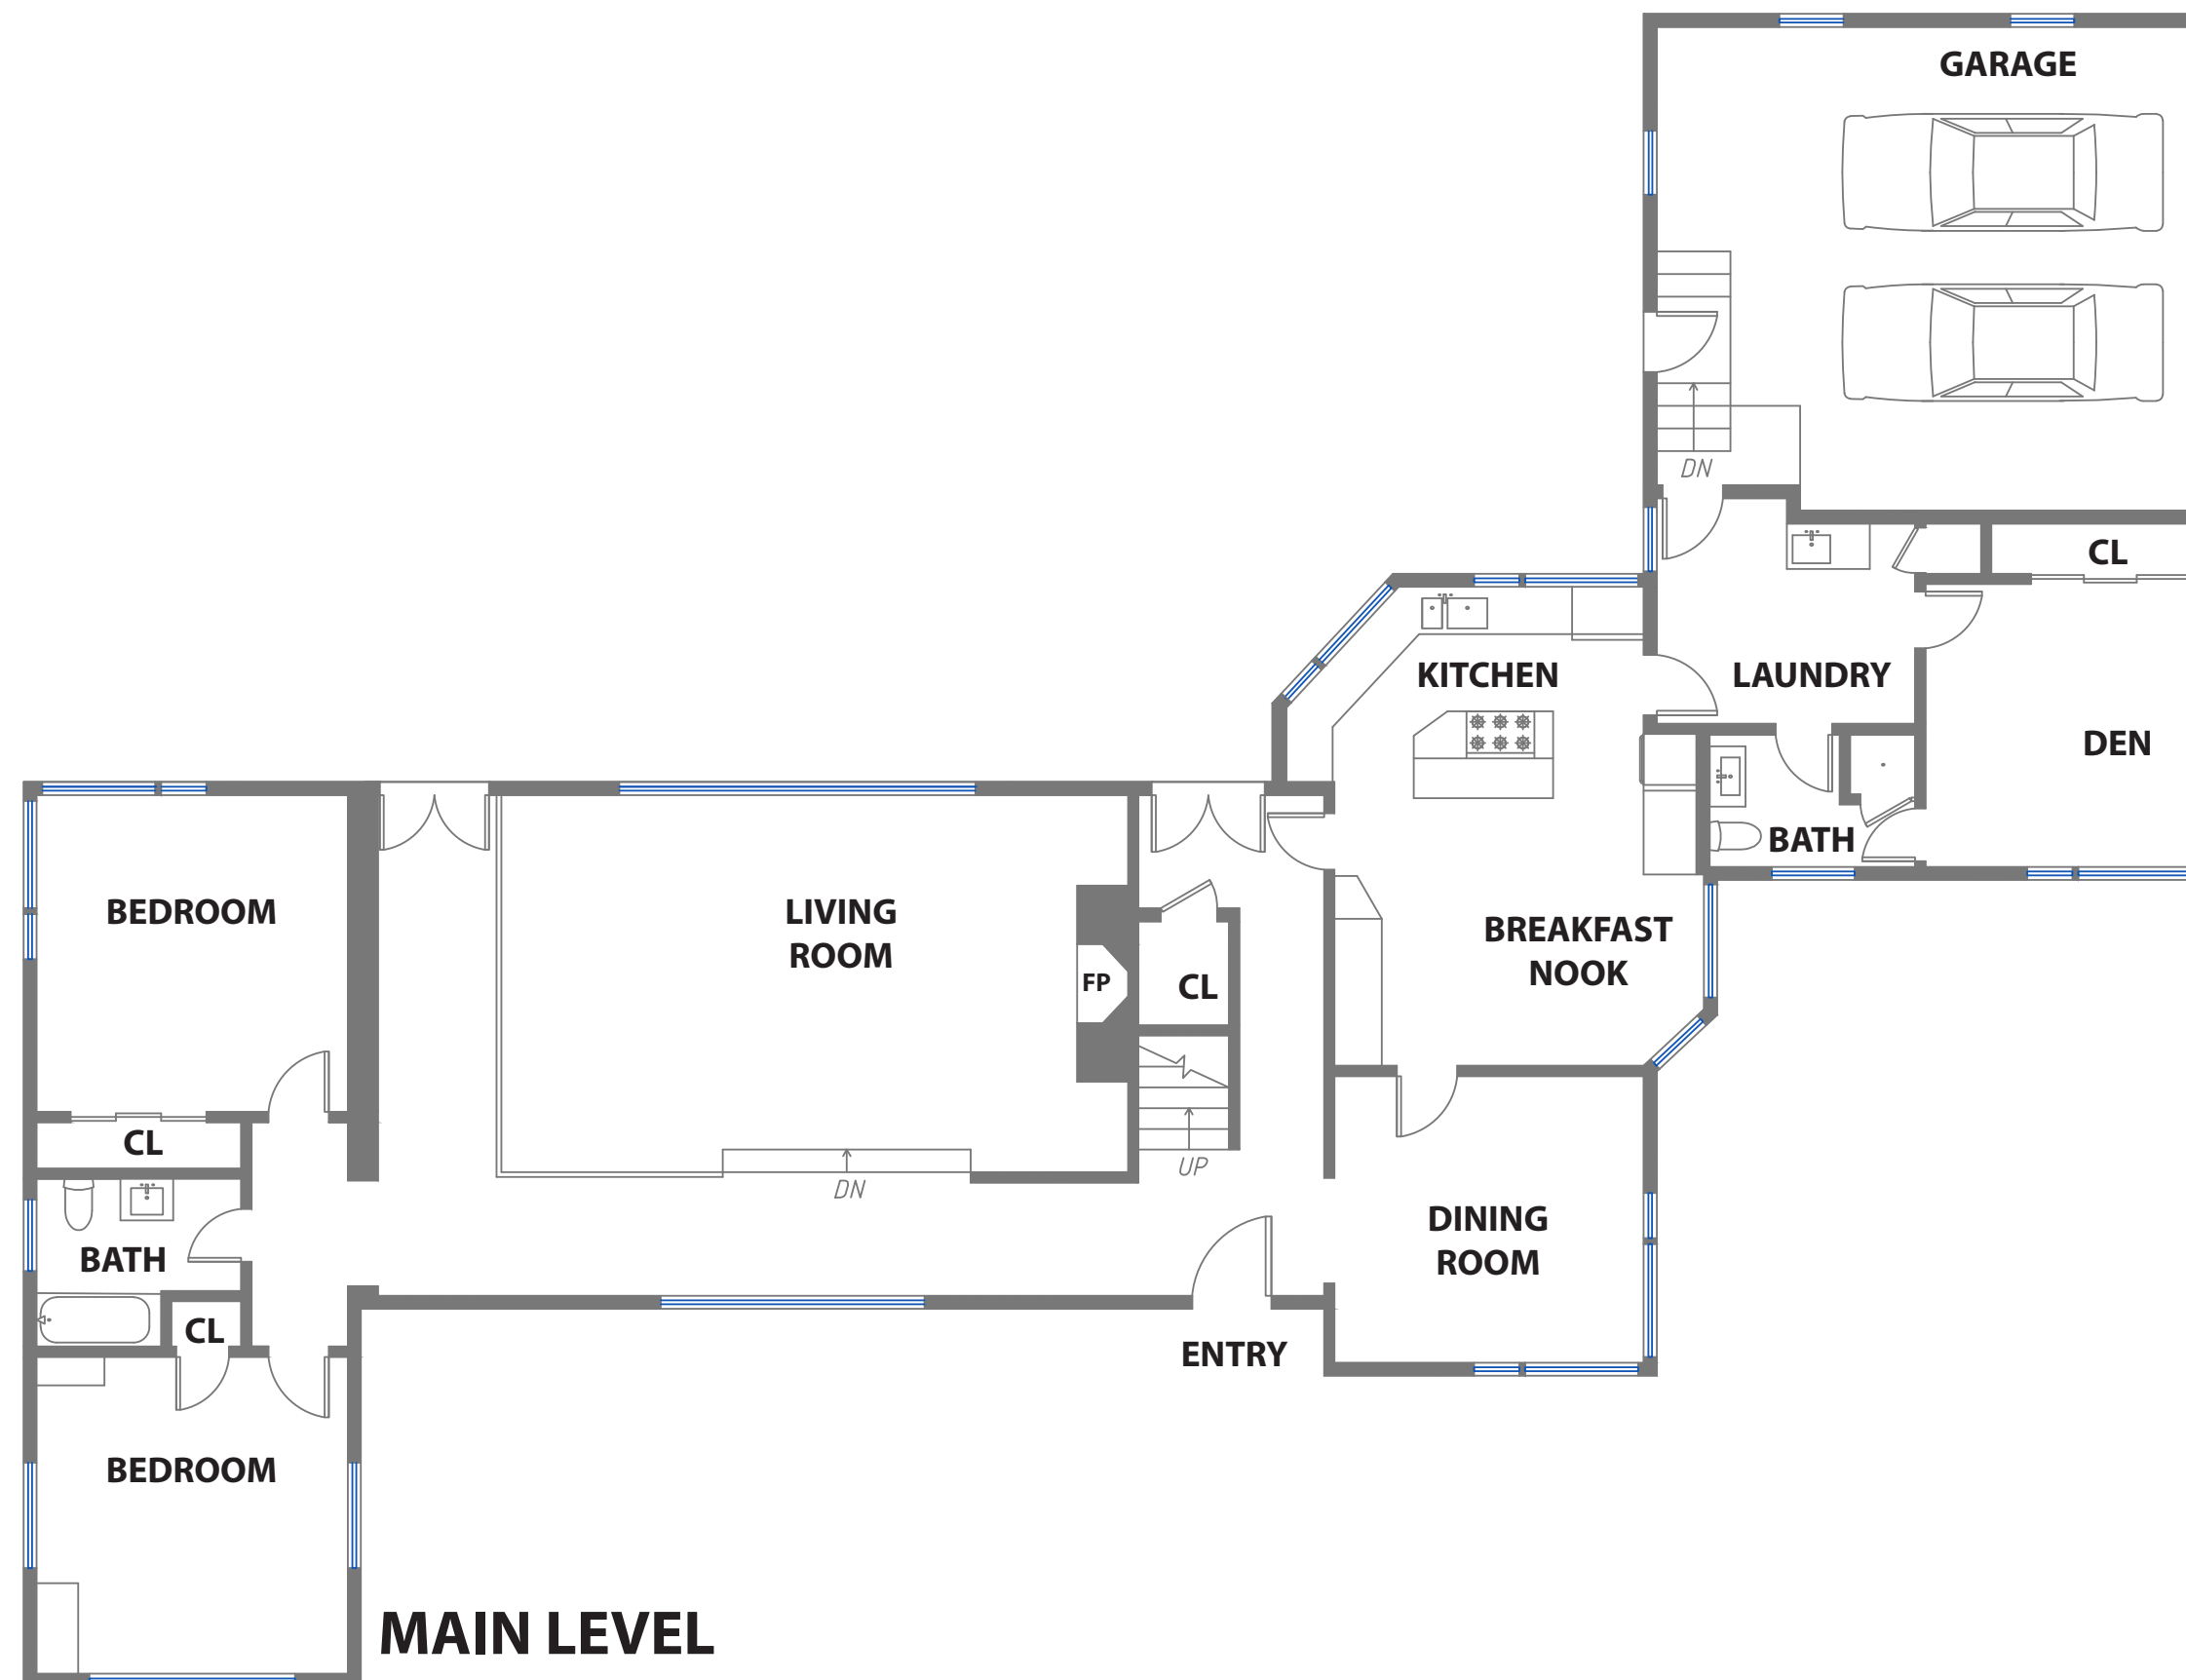

# 216 MOUNTAIN VIEW AVENUE

SAN RAFAEL, CALIFORNIA

UPPER LEVEL

MAIN LEVEL