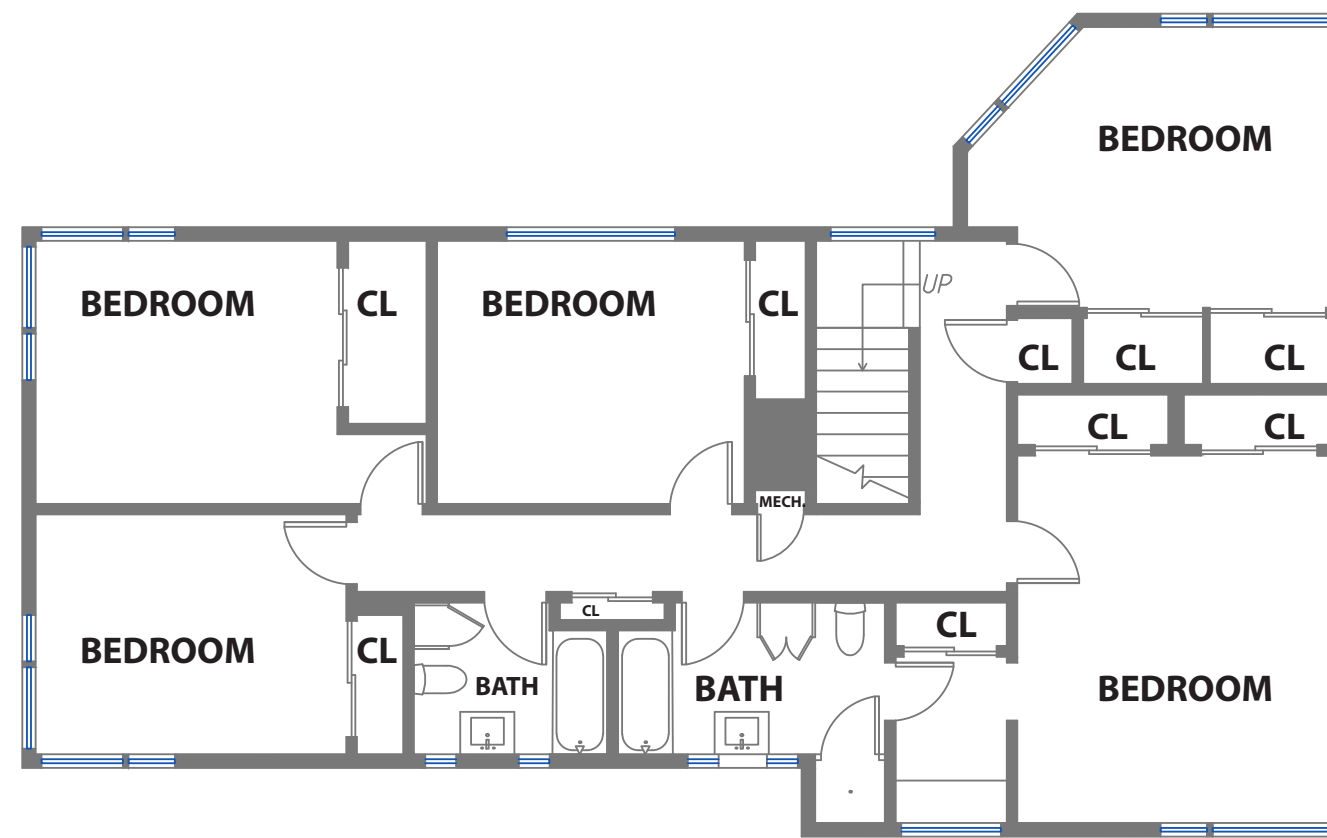

# 216 MOUNTAIN VIEW AVENUE

SAN RAFAEL, CALIFORNIA

UPPER LEVEL

MAIN LEVEL